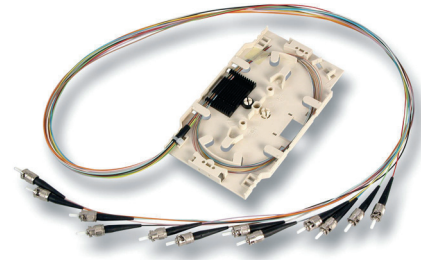

Accessories for Splice Box and Wall mounted Rack

■ 제품개요

- 최대 2개의 삽입 보호 홀더용 삽입 카세트
- 삽입 카트리지를 위한 커버
- 삽입 보호 홀더 12겹
- ANT 삽입 장치용 삽입 보호 슬리브
- E2000 커플링 대응 블라인드 캡
- ST 커플링 대응 블라인드 캡

- SC 듀플렉스 커플링 대응 블라인드 캡

■ 승인(규범 참고 자료)

Part number	Article designation	PU
Accessories for Splice Box and Wall mounted Rack		
CE9914	Splicing cartridge for up to 2 splicing protection hold	1 piece
CE9914D	Cover for splicing cartridge	1 piece
CE9916	Splicing protection holder 12-fold	1 piece
CE9913	Splicing protection sleeve for ANT splicing device	15 pieces
CE9917	Blind cap instead of E2000 coupling	10 pieces
CE9918	Blind cap instead of ST coupling	10 pieces
CE9919	Blind cap instead of SC duplex coupling	10 pieces

■ 제품개요

- 어댑터를 사용하여 광파이버 커넥터를 동일 유형 또는 다른 유형의 커넥터에 연결 가능.

■ 승인(규범 참고 자료)

Adapters

Part number	Article designation	PU
Multimode		
CE93191	ST / ST Simplex-Adapter for 50 µm or 62.5 µm	4 piece
CE94611	SC / SC Duplex-Adapter for 50 µm or 62.5 µm	4 piece
CE9462	LC / LC Duplex-Adapter for 50 µm or 62.5 µm	4 piece
CE9441	SC / ST Duplex-Adapter for 50 µm or 62.5 µm	4 piece
CE9449	MTRJ / MTRJ Simplex-Adapter for 50 µm or 62.5 µm	4 piece
CE94591	SC / SC Duplex-Coupler for 9 µm	4 piece
CE9460	SC / ST Duplex-Adapter for 9 µm	4 piece
CE9009	E2000 / E2000 Simplex-Adapter for 9 µm	4 piece
CE9011	E2000 / E2000 Simplex-Adapter 8° for 9 µm	4 piece
CE9458	LC / LC Duplex-Adapter for 9 µm	4 piece

Further connector types on request (e.g. LC, MTRJ, E2000).